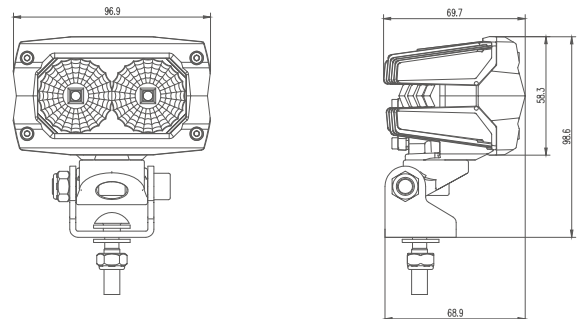

MODEL: GT13111

Oder Code	GT13111
Max Power	20W
Leds	2Pcs*10W Osram
Color Temperature	5700K
AMP Draw	1.17A@12V, 0.58A@24V
Operating Voltage	10-30V DC
Operating Temperature	-40~+60 °Celcius
Size(inch)	3.81"
Beam Pattern	Flood
1Lux Reading	58m
Theoretical Lumen(lm)	1900lm
Effective Lumen(lm)	1330lm
Mounting Bracket	304 Stainless Steel
Lifetime	30000+h
Lens Material	Polycarbonate
Housing	Die-Casting Aluminum
Coating Powder	Semi Gloss Black
Cable Length	400mm
Waterproof Rate	IP68
EMC Protection	ECE R10, CISPR 25 Class 3
Net Weight	0.4Kg
Package Standard	20Pcs/Carton

1lx@58meters