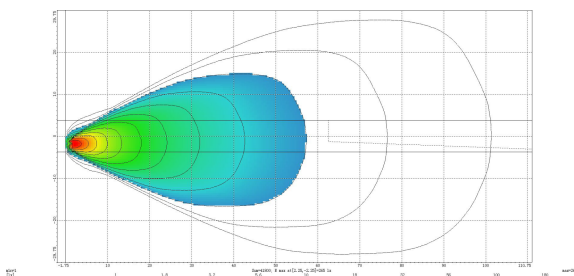

MODEL: GT13111

Oder Code	GT13111
Max Power	20W
Leds	2Pcs*10W Osram
Color Temperature	5700K
AMP Draw	1.17A@12V, 0.58A@24V
Operating Voltage	10-30V DC
Operating Temperature	-40~+60 °Celcius
Size(inch)	3.81"
Beam Pattern	Flood
1Lux Reading	58m
Theoretical Lumen(lm)	1900lm
Effective Lumen(lm)	1330lm
Mounting Bracket	304 Stainless Steel
Lifetime	30000+h
Lens Material	Polycarbonate
Housing	Die-Casting Aluminum
Coating Powder	Semi Gloss Black
Cable Length	400mm
Waterproof Rate	IP68
EMC Protection	ECE R10, CISPR 25 Class 3
Net Weight	0.4Kg
Package Standard	20Pcs/Carton

1lx@58meters