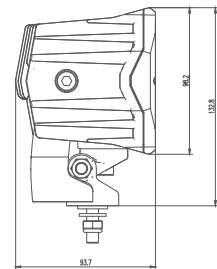

MODEL: GT14121

Oder Code	GT14121
Max Power	40W
Leds	4Pcs*10W Osram
Color Temperature	5700K
AMP Draw	2.33A@12V, 1.17A@24V
Operating Voltage	10-30V DC
Operating Temperature	-40~+60 °Celcius
Size(inch)	3.93"
Beam Pattern	Flood/Spot
1 Lux Reading	Flood 74m/Spot 392m
Theoretical Lumen(lm)	3800lm
Effective Lumen(lm)	2660lm
Mounting Bracket	Rotating Aluminum Bottom Mount/304 Stainless Steel Side Mount
Lifetime	30000+h
Lens Material	Polycarbonate
Housing	Die-Casting Aluminum
Coating Powder	Semi Gloss Black
Cable Length	400mm
Waterproof Rate	IP68
EMC Protection	ECE R10, CISPR 25 Class 3
Net Weight	0.73Kg
Package Standard	20Pcs/Carton

1lx@392meters (spot)

1lx@74meters (flood)