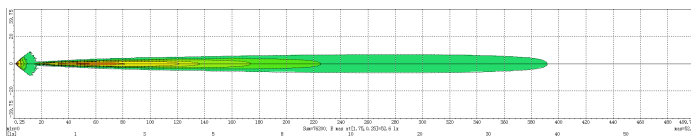

MODEL: GT14121

Oder Code	GT14121
Max Power	40W
Leds	4Pcs*10W Osram
Color Temperature	5700K
AMP Draw	2.33A@12V, 1.17A@24V
Operating Voltage	10-30V DC
Operating Temperature	-40~+60 °Celcius
Size(inch)	3.93"
Beam Pattern	Flood/Spot
1 Lux Reading	Flood 74m/Spot 392m
Theoretical Lumen(lm)	3800lm
Effective Lumen(lm)	2660lm
Mounting Bracket	Rotating Aluminum Bottom Mount/304 Stainless Steel Side Mount
Lifetime	30000+h
Lens Material	Polycarbonate
Housing	Die-Casting Aluminum
Coating Powder	Semi Gloss Black
Cable Length	400mm
Waterproof Rate	IP68
EMC Protection	ECE R10, CISPR 25 Class 3
Net Weight	0.73Kg
Package Standard	20Pcs/Carton

1lx@392meters (spot)

1lx@74meters (flood)