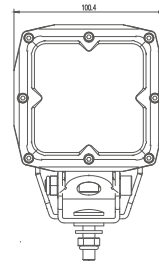

MODEL: GT14121

Oder Code	GT14121
Max Power	40W
Leds	4Pcs*10W Osram
Color Temperature	5700K
AMP Draw	2.33A@12V, 1.17A@24V
Operating Voltage	10-30V DC
Operating Temperature	-40~+60 °Celcius
Size(inch)	3.93"
Beam Pattern	Flood/Spot
1 Lux Reading	Flood 74m/Spot 392m
Theoretical Lumen(lm)	3800lm
Effective Lumen(lm)	2660lm
Mounting Bracket	Rotating Aluminum Bottom Mount/304 Stainless Steel Side Mount
Lifetime	30000+h
Lens Material	Polycarbonate
Housing	Die-Casting Aluminum
Coating Powder	Semi Gloss Black
Cable Length	400mm
Waterproof Rate	IP68
EMC Protection	ECE R10, CISPR 25 Class 3
Net Weight	0.73Kg
Package Standard	20Pcs/Carton

1lx@392meters (spot)

1lx@74meters (flood)