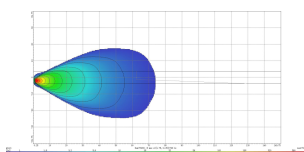

MODEL: GT14121

Oder Code	GT14121
Max Power	40W
Leds	4Pcs*10W Osram
Color Temperature	5700K
AMP Draw	2.33A@12V, 1.17A@24V
Operating Voltage	10-30V DC
Operating Temperature	-40~+60 °Celcius
Size(inch)	3.93"
Beam Pattern	Flood/Spot
1 Lux Reading	Flood 74m/Spot 392m
Theoretical Lumen(lm)	3800lm
Effective Lumen(lm)	2660lm
Mounting Bracket	Rotating Aluminum Bottom Mount/304 Stainless Steel Side Mount
Lifetime	30000+h
Lens Material	Polycarbonate
Housing	Die-Casting Aluminum
Coating Powder	Semi Gloss Black
Cable Length	400mm
Waterproof Rate	IP68
EMC Protection	ECE R10, CISPR 25 Class 3
Net Weight	0.73Kg
Package Standard	20Pcs/Carton

1lx@392meters (spot)

1lx@74meters (flood)