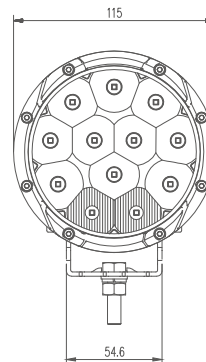

MODEL: GT14223

Oder Code	GT14223
Max Power	36W
Leds	12Pcs*3W Osram
Color Temperature	6000K
AMP Draw	2.5A@12V, 1.25@24V
Operating Voltage	10-30V DC
Operating Temperature	-40~+60 °Celcius
Size(inch)	4.5"
Beam Pattern	Driving Light Beam
1Lux Reading	410m
Theoretical Lumen(lm)	3120lm
Effective Lumen(lm)	2184lm
Mounting Bracket	304 Stainless Steel
Lifetime	30000+h
Lens Material	Polycarbonate
Housing	Aluminum
Coating Powder	Semi Gloss Black
Pressure Equalization Vent	Yes
Cable Length	400mm
Waterproof Rate	IP68
EMC Protection	ECE R10, CISPR 25 Class 3
Net Weight	0.64Kg
Package Standard	20Pcs/Carton

1lx@410meters