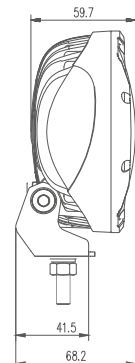

MODEL: GT14223

Oder Code	GT14223
Max Power	36W
Leds	12Pcs*3W Osram
Color Temperature	6000K
AMP Draw	2.5A@12V, 1.25@24V
Operating Voltage	10-30V DC
Operating Temperature	-40~+60 °Celcius
Size(inch)	4.5"
Beam Pattern	Driving Light Beam
1Lux Reading	410m
Theoretical Lumen(lm)	3120lm
Effective Lumen(lm)	2184lm
Mounting Bracket	304 Stainless Steel
Lifetime	30000+h
Lens Material	Polycarbonate
Housing	Aluminum
Coating Powder	Semi Gloss Black
Pressure Equalization Vent	Yes
Cable Length	400mm
Waterproof Rate	IP68
EMC Protection	ECE R10, CISPR 25 Class 3
Net Weight	0.64Kg
Package Standard	20Pcs/Carton

1lx@410meters