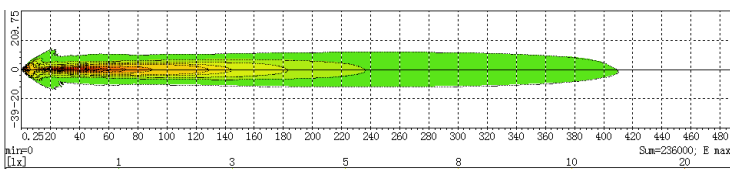

MODEL: GT14223

Oder Code	GT14223
Max Power	36W
Leds	12Pcs*3W Osram
Color Temperature	6000K
AMP Draw	2.5A@12V, 1.25@24V
Operating Voltage	10-30V DC
Operating Temperature	-40~+60 °Celcius
Size(inch)	4.5"
Beam Pattern	Driving Light Beam
1Lux Reading	410m
Theoretical Lumen(lm)	3120lm
Effective Lumen(lm)	2184lm
Mounting Bracket	304 Stainless Steel
Lifetime	30000+h
Lens Material	Polycarbonate
Housing	Aluminum
Coating Powder	Semi Gloss Black
Pressure Equalization Vent	Yes
Cable Length	400mm
Waterproof Rate	IP68
EMC Protection	ECE R10, CISPR 25 Class 3
Net Weight	0.64Kg
Package Standard	20Pcs/Carton

1lx@410meters