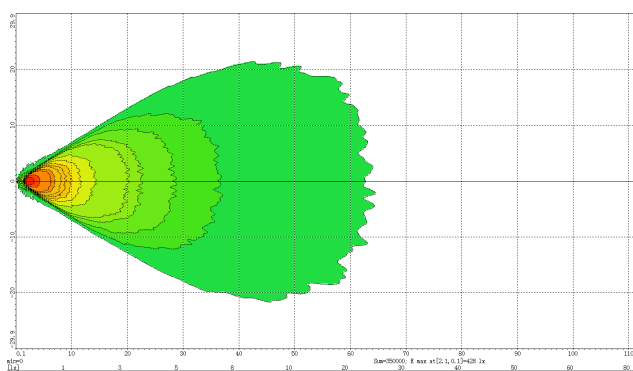

MODEL: GT14227

Oder Code	GT14227
Max Power	40W
Leds	4Pcs*10W Osram
Color Temperature	6000K
AMP Draw	2.3A@12V, 1.16A@24V
Operating Voltage	10-30V DC
Operating Temperature	-40~+60 °Celcius
Size(inch)	4.21"
Beam Pattern	Flood
1Lux Reading	64m
Theoretical Lumen(lm)	3800lm
Effective Lumen(lm)	2660lm
Mounting Bracket	304 Stainless Steel
Lifetime	30000+h
Lens Material	Polycarbonate
Housing	Die-Casting Aluminum
Coating Powder	Sand Black
Cable Length	400mm
Waterproof Rate	IP68
EMC Protection	ECE R10, CISPR 25 Class 3
Net Weight	0.55Kg
Package Standard	18Pcs/Carton

1lx@64meters