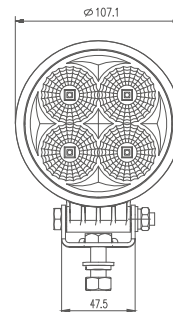

MODEL: GT14227

Oder Code	GT14227
Max Power	40W
Leds	4Pcs*10W Osram
Color Temperature	6000K
AMP Draw	2.3A@12V, 1.16A@24V
Operating Voltage	10-30V DC
Operating Temperature	-40~+60 °Celcius
Size(inch)	4.21"
Beam Pattern	Flood
1Lux Reading	64m
Theoretical Lumen(lm)	3800lm
Effective Lumen(lm)	2660lm
Mounting Bracket	304 Stainless Steel
Lifetime	30000+h
Lens Material	Polycarbonate
Housing	Die-Casting Aluminum
Coating Powder	Sand Black
Cable Length	400mm
Waterproof Rate	IP68
EMC Protection	ECE R10, CISPR 25 Class 3
Net Weight	0.55Kg
Package Standard	18Pcs/Carton

1lx@64meters