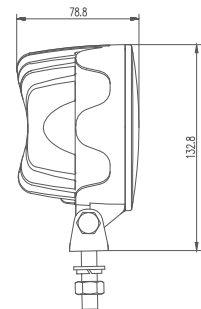

MODEL: GT14227

Oder Code	GT14227
Max Power	40W
Leds	4Pcs*10W Osram
Color Temperature	6000K
AMP Draw	2.3A@12V, 1.16A@24V
Operating Voltage	10-30V DC
Operating Temperature	-40~+60 °Celcius
Size(inch)	4.21"
Beam Pattern	Flood
1Lux Reading	64m
Theoretical Lumen(lm)	3800lm
Effective Lumen(lm)	2660lm
Mounting Bracket	304 Stainless Steel
Lifetime	30000+h
Lens Material	Polycarbonate
Housing	Die-Casting Aluminum
Coating Powder	Sand Black
Cable Length	400mm
Waterproof Rate	IP68
EMC Protection	ECE R10, CISPR 25 Class 3
Net Weight	0.55Kg
Package Standard	18Pcs/Carton

1lx@64meters