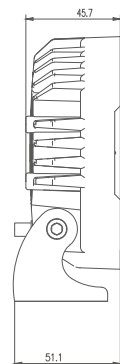

# MODEL: GT14228

Oder Code	GT14228
Max Power	36W
Leds	9Pcs*4W Osram S8
Color Temperature	5700K
AMP Draw	2.67A@12V, 1.33A@24V
Operating Voltage	10-30V DC
Operating Temperature	-40~+60 °Celcius
Size(inch)	4.43"
Beam Pattern	Flood
1 Lux Reading	75m
Theoretical Lumen(lm)	4500lm
Effective Lumen(lm)	3600lm
Mounting Bracket	304 Stainless Steel
Lifetime	30000+h
Lens Material	Polycarbonate
Housing	Die-Casting Aluminum
Coating Powder	Sand Black
Cable Length	400mm
Waterproof Rate	IP68
EMC Protection	ECE R10, CISPR 25 Class 3
Net Weight	0.58Kg
Package Standard	20Pcs/Carton

1lx@75meters