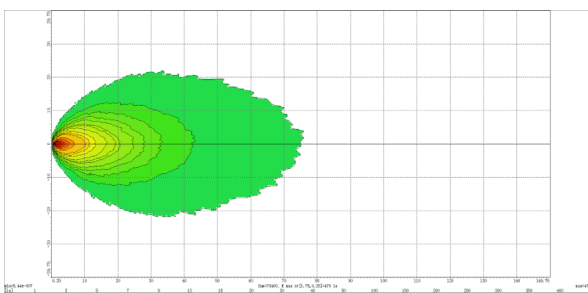

# MODEL: GT14228

Oder Code	GT14228
Max Power	36W
Leds	9Pcs*4W Osram S8
Color Temperature	5700K
AMP Draw	2.67A@12V, 1.33A@24V
Operating Voltage	10-30V DC
Operating Temperature	-40~+60 °Celcius
Size(inch)	4.43"
Beam Pattern	Flood
1 Lux Reading	75m
Theoretical Lumen(lm)	4500lm
Effective Lumen(lm)	3600lm
Mounting Bracket	304 Stainless Steel
Lifetime	30000+h
Lens Material	Polycarbonate
Housing	Die-Casting Aluminum
Coating Powder	Sand Black
Cable Length	400mm
Waterproof Rate	IP68
EMC Protection	ECE R10, CISPR 25 Class 3
Net Weight	0.58Kg
Package Standard	20Pcs/Carton

1lx@75meters