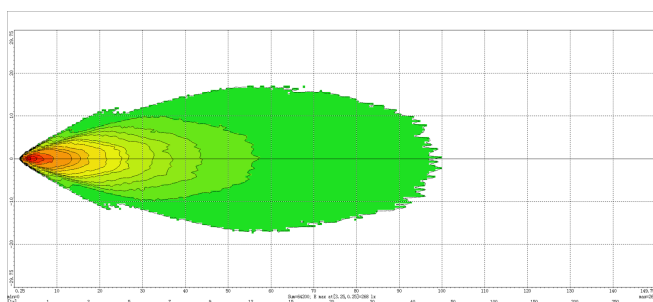

MODEL: GT16109

Oder Code	GT16109
Max Power	33W
Leds	11Pcs*3W
Color Temperature	6000K
AMP Draw	1.83A@12V, 0.92A@24V
Operating Voltage	10-30V DC
Operating Temperature	-40~+60 °Celcius
Size(inch)	6.26"
Beam Pattern	Flood/Spot
1 Lux Reading	100m
Theoretical Lumen(lm)	2640lm
Effective Lumen(lm)	1848lm
Mounting Bracket	304 Stainless Steel
Lifetime	30000+h
Lens Material	Polycarbonate
Housing	Die-Casting Aluminum
Coating Powder	Sand Black
Cable Length	400mm
Waterproof Rate	IP68
EMC Protection	ECE R10, CISPR 25 Class 3
Net Weight	0.817Kg
Package Standard	12Pcs/Carton

1lx@100meters