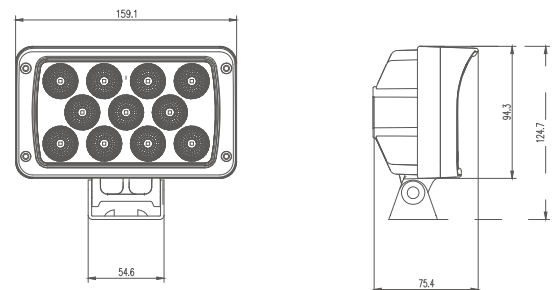

MODEL: GT16109

Oder Code	GT16109
Max Power	33W
Leds	11Pcs*3W
Color Temperature	6000K
AMP Draw	1.83A@12V, 0.92A@24V
Operating Voltage	10-30V DC
Operating Temperature	-40~+60 °Celcius
Size(inch)	6.26"
Beam Pattern	Flood/Spot
1 Lux Reading	100m
Theoretical Lumen(lm)	2640lm
Effective Lumen(lm)	1848lm
Mounting Bracket	304 Stainless Steel
Lifetime	30000+h
Lens Material	Polycarbonate
Housing	Die-Casting Aluminum
Coating Powder	Sand Black
Cable Length	400mm
Waterproof Rate	IP68
EMC Protection	ECE R10, CISPR 25 Class 3
Net Weight	0.817Kg
Package Standard	12Pcs/Carton

1lx@100meters