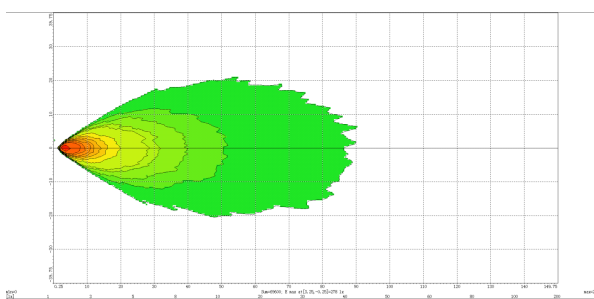

# MODEL: GT16211

Oder Code	GT16211
Max Power	40W
Leds	8Pcs*5W Osram
Color Temperature	5700K
AMP Draw	2.6A@12V, 1.3A@24V
Operating Voltage	10-30V DC
Operating Temperature	-40~+60 °Celcius
Size(inch)	5.5"
Beam Pattern	Flood
1Lux Reading	90m
Theoretical Lumen(lm)	2800lm
Effective Lumen(lm)	1960lm
Mounting Bracket	Aluminum
Lifetime	30000+h
Lens Material	Polycarbonate
Housing	Die-Casting Aluminum
Coating Powder	Sand Black
Cable Length	400mm
Waterproof Rate	IP68
EMC Protection	ECE R10, CISPR 25 Class 3
Net Weight	0.55Kg
Package Standard	20Pcs/Carton

1lx@90meters