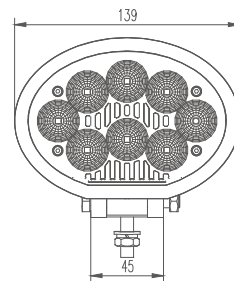

# MODEL: GT16211

Oder Code	GT16211
Max Power	40W
Leds	8Pcs*5W Osram
Color Temperature	5700K
AMP Draw	2.6A@12V, 1.3A@24V
Operating Voltage	10-30V DC
Operating Temperature	-40~+60 °Celcius
Size(inch)	5.5"
Beam Pattern	Flood
1Lux Reading	90m
Theoretical Lumen(lm)	2800lm
Effective Lumen(lm)	1960lm
Mounting Bracket	Aluminum
Lifetime	30000+h
Lens Material	Polycarbonate
Housing	Die-Casting Aluminum
Coating Powder	Sand Black
Cable Length	400mm
Waterproof Rate	IP68
EMC Protection	ECE R10, CISPR 25 Class 3
Net Weight	0.55Kg
Package Standard	20Pcs/Carton

1lx@90meters