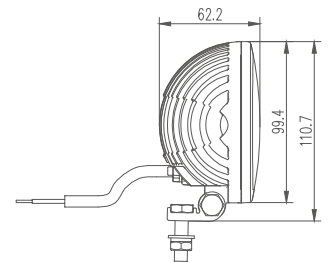

# MODEL: GT16211

Oder Code	GT16211
Max Power	40W
Leds	8Pcs*5W Osram
Color Temperature	5700K
AMP Draw	2.6A@12V, 1.3A@24V
Operating Voltage	10-30V DC
Operating Temperature	-40~+60 °Celcius
Size(inch)	5.5"
Beam Pattern	Flood
1Lux Reading	90m
Theoretical Lumen(lm)	2800lm
Effective Lumen(lm)	1960lm
Mounting Bracket	Aluminum
Lifetime	30000+h
Lens Material	Polycarbonate
Housing	Die-Casting Aluminum
Coating Powder	Sand Black
Cable Length	400mm
Waterproof Rate	IP68
EMC Protection	ECE R10, CISPR 25 Class 3
Net Weight	0.55Kg
Package Standard	20Pcs/Carton

1lx@90meters