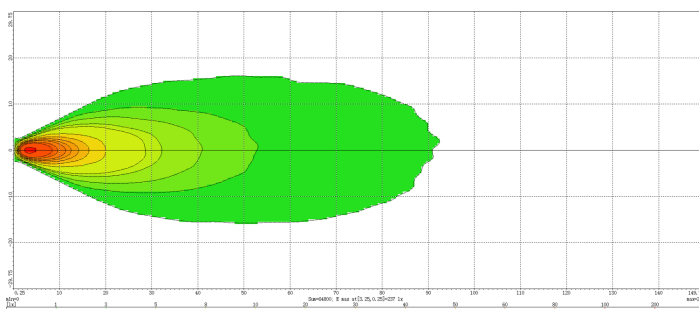

MODEL: GT16215

Oder Code	GT16215
Max Power	30W
Leds	6Pcs*5W
Color Temperature	6000K
AMP Draw	2.25A@12V, 1.125A@24V
Operating Voltage	10-30V DC
Operating Temperature	-40~+60 °Celcius
Size(inch)	5.55"
Beam Pattern	Flood
1Lux Reading	92m
Theoretical Lumen(lm)	3252lm
Effective Lumen(lm)	2277lm
Mounting Bracket	304 Stainless Steel
Lifetime	30000+h
Lens Material	Polycarbonate
Housing	Die-Casting Aluminum
Coating Powder	Semi Gloss Black
Cable Length	400mm
Pressure Equalization Vent	Yes
Waterproof Rate	IP68
EMC Protection	ECE R10, CISPR 25 Class 3
Net Weight	0.55Kg
Package Standard	20Pcs/Carton

1lx@92meters