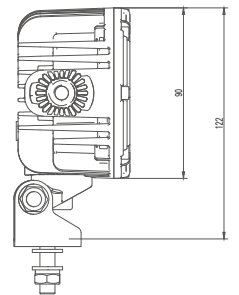

MODEL: GT16215

Oder Code	GT16215
Max Power	30W
Leds	6Pcs*5W
Color Temperature	6000K
AMP Draw	2.25A@12V, 1.125A@24V
Operating Voltage	10-30V DC
Operating Temperature	-40~+60 °Celcius
Size(inch)	5.55"
Beam Pattern	Flood
1Lux Reading	92m
Theoretical Lumen(lm)	3252lm
Effective Lumen(lm)	2277lm
Mounting Bracket	304 Stainless Steel
Lifetime	30000+h
Lens Material	Polycarbonate
Housing	Die-Casting Aluminum
Coating Powder	Semi Gloss Black
Cable Length	400mm
Pressure Equalization Vent	Yes
Waterproof Rate	IP68
EMC Protection	ECE R10, CISPR 25 Class 3
Net Weight	0.55Kg
Package Standard	20Pcs/Carton

1lx@92meters