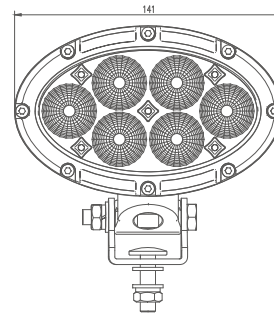

MODEL: GT16215

Oder Code	GT16215
Max Power	30W
Leds	6Pcs*5W
Color Temperature	6000K
AMP Draw	2.25A@12V, 1.125A@24V
Operating Voltage	10-30V DC
Operating Temperature	-40~+60 °Celcius
Size(inch)	5.55"
Beam Pattern	Flood
1Lux Reading	92m
Theoretical Lumen(lm)	3252lm
Effective Lumen(lm)	2277lm
Mounting Bracket	304 Stainless Steel
Lifetime	30000+h
Lens Material	Polycarbonate
Housing	Die-Casting Aluminum
Coating Powder	Semi Gloss Black
Cable Length	400mm
Pressure Equalization Vent	Yes
Waterproof Rate	IP68
EMC Protection	ECE R10, CISPR 25 Class 3
Net Weight	0.55Kg
Package Standard	20Pcs/Carton

1lx@92meters