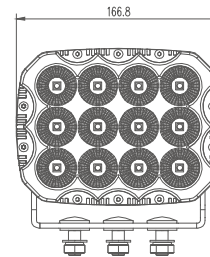

MODEL: GT17101

Oder Code	GT7101
Max Power	120W
Leds	12Pcs*10W Cree
Color Temperature	6000K
AMP Draw	8A@12V, 4A@24V
Operating Voltage	10-30V DC
Operating Temperature	-40~+60 °Celcius
Size(inch)	6.6"
Beam Pattern	Flood/Spot
1Lux Reading	Flood 72m/Spot 270m
Theoretical Lumen(lm)	11640lm
Effective Lumen(lm)	8148lm
Lifetime	30000+h
Lens Material	Polycarbonate
Housing	Die-Casting Aluminum
Coating Powder	Semi-Gloss Black
Pressure Equalization Vent	Yes
Cable Length	600mm
Waterproof Rate	IP68
EMC Protection	ECE R10, CISPR 25 Class 3
Net Weight	1.75Kg
Package Standard	6Pcs/Carton

1lx@270meters(Spot Beam)

1lx@72meters(Flood Beam)