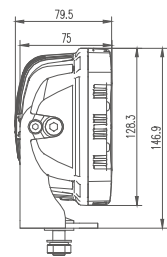

MODEL: GT17101

Oder Code	GT7101
Max Power	120W
Leds	12Pcs*10W Cree
Color Temperature	6000K
AMP Draw	8A@12V, 4A@24V
Operating Voltage	10-30V DC
Operating Temperature	-40~+60 °Celcius
Size(inch)	6.6"
Beam Pattern	Flood/Spot
1Lux Reading	Flood 72m/Spot 270m
Theoretical Lumen(lm)	11640lm
Effective Lumen(lm)	8148lm
Lifetime	30000+h
Lens Material	Polycarbonate
Housing	Die-Casting Aluminum
Coating Powder	Semi-Gloss Black
Pressure Equalization Vent	Yes
Cable Length	600mm
Waterproof Rate	IP68
EMC Protection	ECE R10, CISPR 25 Class 3
Net Weight	1.75Kg
Package Standard	6Pcs/Carton

1lx@270meters(Spot Beam)

1lx@72meters(Flood Beam)