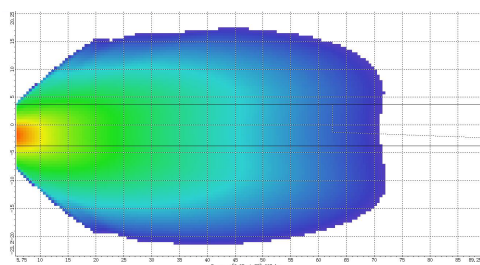

MODEL: GT17101

Oder Code	GT7101
Max Power	120W
Leds	12Pcs*10W Cree
Color Temperature	6000K
AMP Draw	8A@12V, 4A@24V
Operating Voltage	10-30V DC
Operating Temperature	-40~+60 °Celcius
Size(inch)	6.6"
Beam Pattern	Flood/Spot
1Lux Reading	Flood 72m/Spot 270m
Theoretical Lumen(lm)	11640lm
Effective Lumen(lm)	8148lm
Lifetime	30000+h
Lens Material	Polycarbonate
Housing	Die-Casting Aluminum
Coating Powder	Semi-Gloss Black
Pressure Equalization Vent	Yes
Cable Length	600mm
Waterproof Rate	IP68
EMC Protection	ECE R10, CISPR 25 Class 3
Net Weight	1.75Kg
Package Standard	6Pcs/Carton

1lx@270meters(Spot Beam)

1lx@72meters(Flood Beam)