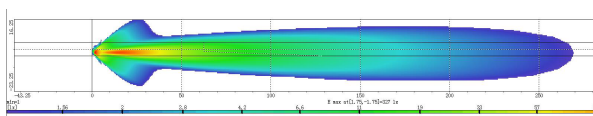

MODEL: GT17101

Oder Code	GT7101
Max Power	120W
Leds	12Pcs*10W Cree
Color Temperature	6000K
AMP Draw	8A@12V, 4A@24V
Operating Voltage	10-30V DC
Operating Temperature	-40~+60 °Celcius
Size(inch)	6.6"
Beam Pattern	Flood/Spot
1Lux Reading	Flood 72m/Spot 270m
Theoretical Lumen(lm)	11640lm
Effective Lumen(lm)	8148lm
Lifetime	30000+h
Lens Material	Polycarbonate
Housing	Die-Casting Aluminum
Coating Powder	Semi-Gloss Black
Pressure Equalization Vent	Yes
Cable Length	600mm
Waterproof Rate	IP68
EMC Protection	ECE R10, CISPR 25 Class 3
Net Weight	1.75Kg
Package Standard	6Pcs/Carton

1lx@270meters(Spot Beam)

1lx@72meters(Flood Beam)