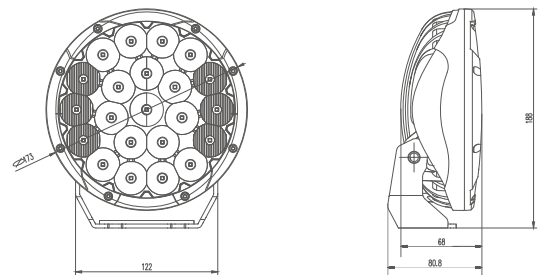

MODEL: GT17213

Oder Code	GT17213
Max Power	66W
Leds	22Pcs*3W Osram
Color Temperature	5700K
AMP Draw	5A@12V, 2.5A@24V
Operating Voltage	10-30V DC
Operating Temperature	-40~+60 °Celcius
Size(inch)	6.8"
Beam Pattern	Driving Light Beam
1 Lux Reading	612m
Theoretical Lumen(lm)	5720lm
Effective Lumen(lm)	4004lm
Mounting Bracket	304 Stainless Steel
Lifetime	30000+h
Lens Material	Polycarbonate
Housing	Die-Casting Aluminum
Coating Powder	Semi Gloss Black
Pressure Equalization Vent	Yes
Cable Length	400mm
Waterproof Rate	IP68
EMC Protection	ECE R10, CISPR 25 Class 3
Net Weight	1.1Kg
Package Standard	6Pcs/Carton

1lx@612meters