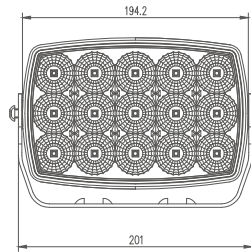

MODEL: GT18101

Oder Code	GT18101
Max Power	90W
Leds	15Pcs*6W Osram
Color Temperature	5700K
AMP Draw	6.67A@12V, 3.34A@24V
Operating Voltage	10-30V DC
Operating Temperature	-40~+60 °Celcius
Size(inch)	7.6"
Beam Pattern	Flood
1Lux Reading	125m
Theoretical Lumen(lm)	6000lm
Effective Lumen(lm)	4200lm
Mounting Bracket	304 Stainless Steel
Lifetime	30000+h
Lens Material	Polycarbonate
Housing	Die-Casting Aluminum
Coating Powder	Sand Black
Pressure Equalization Vent	Yes
Cable Length	400mm
Waterproof Rate	IP68
EMC Protection	ECE R10, CISPR 25 Class 3
Net Weight	1.32Kg
Package Standard	6Pcs/Carton

1lx@125meters