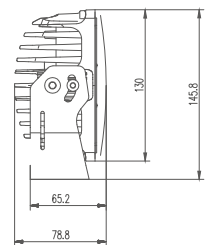

MODEL: GT18101

Oder Code	GT18101
Max Power	90W
Leds	15Pcs*6W Osram
Color Temperature	5700K
AMP Draw	6.67A@12V, 3.34A@24V
Operating Voltage	10-30V DC
Operating Temperature	-40~+60 °Celcius
Size(inch)	7.6"
Beam Pattern	Flood
1Lux Reading	125m
Theoretical Lumen(lm)	6000lm
Effective Lumen(lm)	4200lm
Mounting Bracket	304 Stainless Steel
Lifetime	30000+h
Lens Material	Polycarbonate
Housing	Die-Casting Aluminum
Coating Powder	Sand Black
Pressure Equalization Vent	Yes
Cable Length	400mm
Waterproof Rate	IP68
EMC Protection	ECE R10, CISPR 25 Class 3
Net Weight	1.32Kg
Package Standard	6Pcs/Carton

1lx@125meters