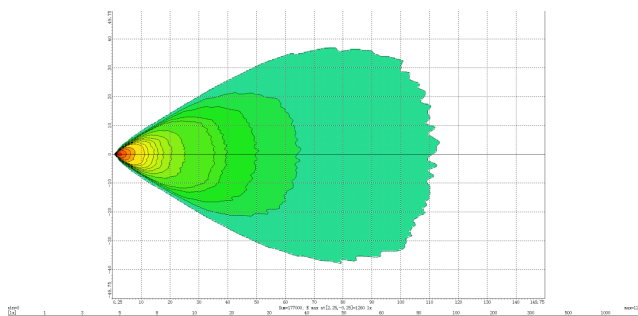

MODEL: GT18101

Oder Code	GT18101
Max Power	90W
Leds	15Pcs*6W Osram
Color Temperature	5700K
AMP Draw	6.67A@12V, 3.34A@24V
Operating Voltage	10-30V DC
Operating Temperature	-40~+60 °Celcius
Size(inch)	7.6"
Beam Pattern	Flood
1Lux Reading	125m
Theoretical Lumen(lm)	6000lm
Effective Lumen(lm)	4200lm
Mounting Bracket	304 Stainless Steel
Lifetime	30000+h
Lens Material	Polycarbonate
Housing	Die-Casting Aluminum
Coating Powder	Sand Black
Pressure Equalization Vent	Yes
Cable Length	400mm
Waterproof Rate	IP68
EMC Protection	ECE R10, CISPR 25 Class 3
Net Weight	1.32Kg
Package Standard	6Pcs/Carton

1lx@125meters